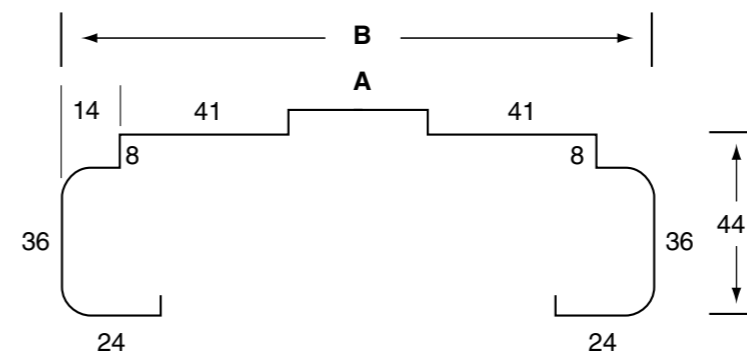

## technical specifications

The JDS Deluxe Metal Doorframe is made from a 1.1mm Galvanneal, which is the strongest frame in the domestic doorframe market. Available in 95 or 114 B/O in a wide range of STD door heights and widths the JDS Deluxe Frame can be delivered the next working day if required (STD sizes only).

### standard

Back Opening	A	B
96	34	144
114	52	162