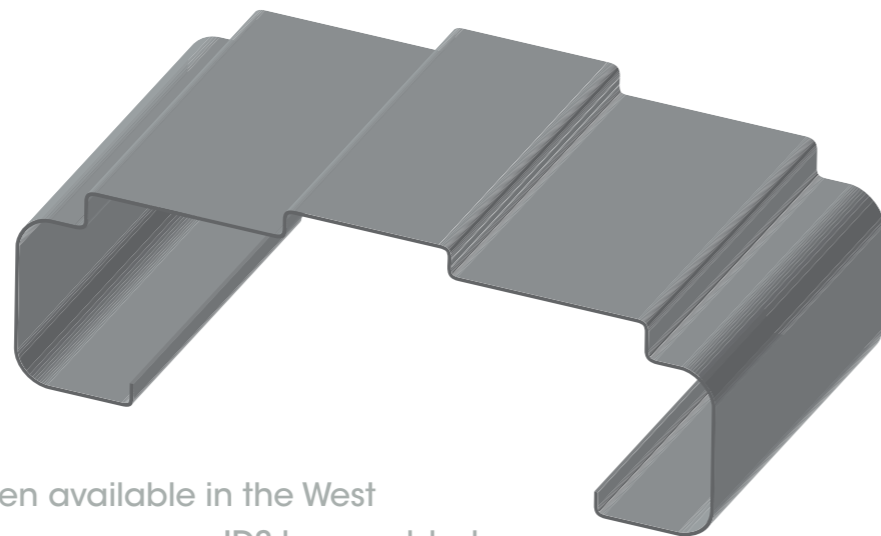

# JDS Deluxe metal door frames

The Deluxe doorframe has been available in the West Australian Building Industry for many years. JDS have added this frame to its product range so we can offer our customers for the first time a one stop shop for the two main types of domestic metal doorframes that are widely used in the West Australian market.

## technical specifications

The JDS Deluxe Metal Doorframe is made from a 1.1mm Galvanneal, which is the strongest frame in the domestic doorframe market. Available in 95 or 114 B/O in a wide range of STD door heights and widths the JDS Deluxe Frame can be delivered the next working day if required (STD sizes only).

### standard

Back Opening	A	B
96	34	144
114	52	162