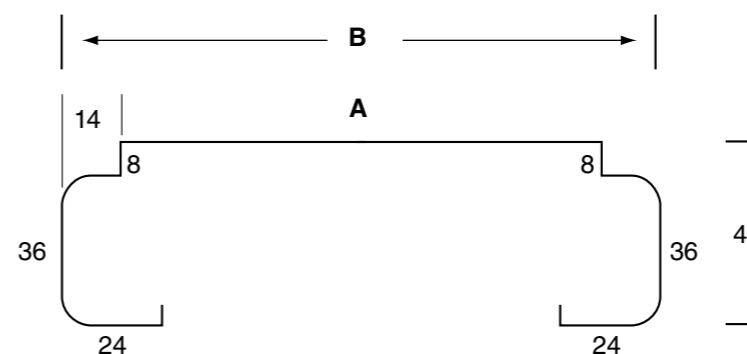

## technical specifications

The JDS Deluxe Metal Doorframe is made from a 1.1mm Galvanneal, which is the strongest frame in the domestic doorframe market. Available in 95 or 114 B/O in a wide range of STD door heights and widths the JDS Deluxe Frame can be delivered the next working day if required (STD sizes only).

### standard

Back Opening	A	B
96	34	144
114	52	162